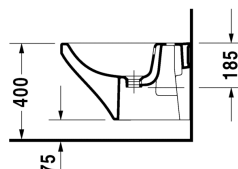

**DuraStyle Bidet wall mounted # 2287150000**

| &lt; 370 mm &gt; |

Bidet wall mounted	Dimension	Weight	Order number
with overflow, with tap platform, Durafix included			
<b>Colors</b>			
00 White Alpin			
<b>Variant</b>			
	370 x 540 mm	21.000 kilogram	2287150000
Sanitary ceramics with the special WonderGliss surface finish will remain clean and attractive-looking for a long time to come. When ordering WonderGliss please add a "1" as eleventh digit to the model number.			
<b>Accessory</b>			
Siphon for bidet with extended outlet pipe	1 1/4" mm	0.600 kilogram	005027
Fixing for wall mounted bidet and wall mounted toilet	Ø 12 x 180 mm	0.200 kilogram	006500

All drawings contain the necessary measurements which are subject to standard tolerances. They are stated in mm and are non-binding. Exact measurements, in particular for customised installation scenarios, can only be taken from the finished ceramic piece.