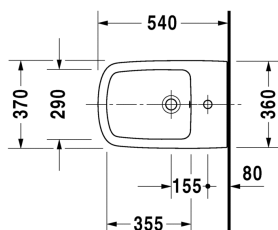

**DuraStyle Bidet wall mounted # 2287150000**

| &lt; 370 mm &gt; |

Bidet wall mounted	Dimension	Weight	Order number
with overflow, with tap platform, Durafix included			
<b>Colors</b>			
00 White Alpin			
<b>Variant</b>			
	370 x 540 mm	21.000 kilogram	2287150000
Sanitary ceramics with the special WonderGliss surface finish will remain clean and attractive-looking for a long time to come. When ordering WonderGliss please add a "1" as eleventh digit to the model number.			
<b>Accessory</b>			
Siphon for bidet with extended outlet pipe	1 1/4" mm	0.600 kilogram	005027
Fixing for wall mounted bidet and wall mounted toilet	Ø 12 x 180 mm	0.200 kilogram	006500

All drawings contain the necessary measurements which are subject to standard tolerances. They are stated in mm and are non-binding. Exact measurements, in particular for customised installation scenarios, can only be taken from the finished ceramic piece.