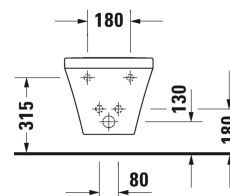

**DuraStyle Bidet wall mounted # 2287150000**

| &lt; 370 mm &gt; |

Bidet wall mounted	Dimension	Weight	Order number
with overflow, with tap platform, Durafix included			
<b>Colors</b>			
00 White Alpin			
<b>Variant</b>			
	370 x 540 mm	21.000 kilogram	2287150000
Sanitary ceramics with the special WonderGliss surface finish will remain clean and attractive-looking for a long time to come. When ordering WonderGliss please add a "1" as eleventh digit to the model number.			
<b>Accessory</b>			
Siphon for bidet with extended outlet pipe	1 1/4" mm	0.600 kilogram	005027
Fixing for wall mounted bidet and wall mounted toilet	Ø 12 x 180 mm	0.200 kilogram	006500

All drawings contain the necessary measurements which are subject to standard tolerances. They are stated in mm and are non-binding. Exact measurements, in particular for customised installation scenarios, can only be taken from the finished ceramic piece.